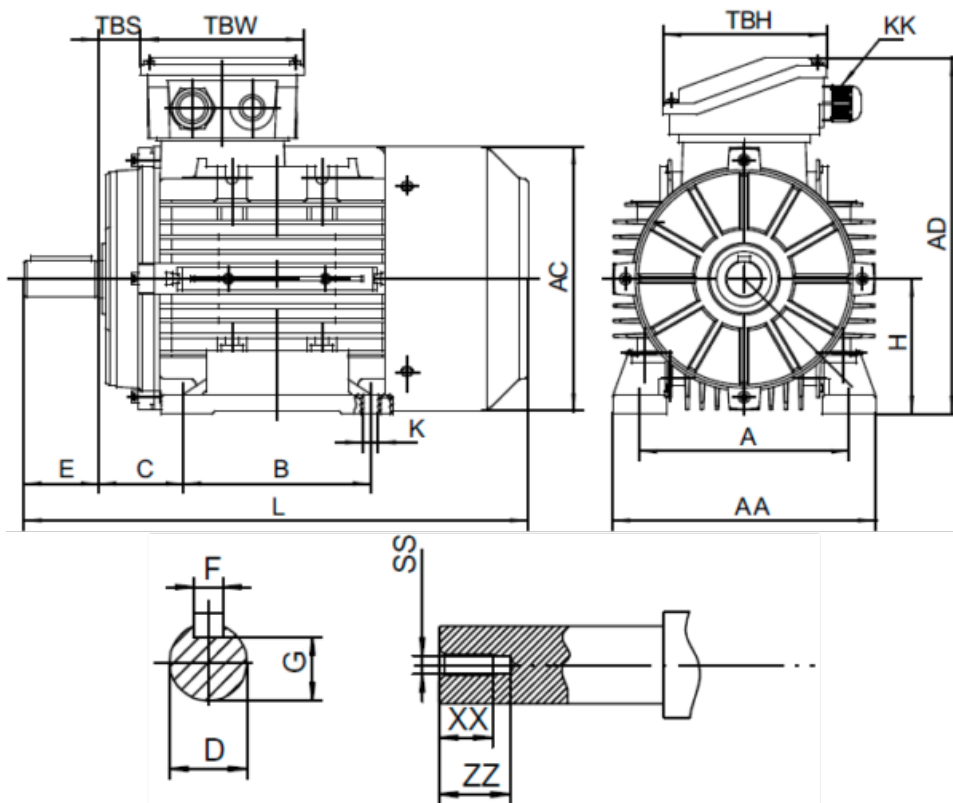

Data Sheet

Article number: 2518003006120140

Description: Kleedrive T3A 112M2-6 3.0kw 900 rpm UL/CSA
3x230/400V 50 HZ IP55 B3 Eff=84,3%

Measures

A = 190	F = 8	TBW = 118
AA = 224	G = 24	XX = 22
AC = Ø220	H = 112	ZZ = 30
AD = 283	KK = -	
B = 140	L = 397	
C = 70	SS = M10	
D = Ø28	TBH = 118	
E = 60	TBS = 33	